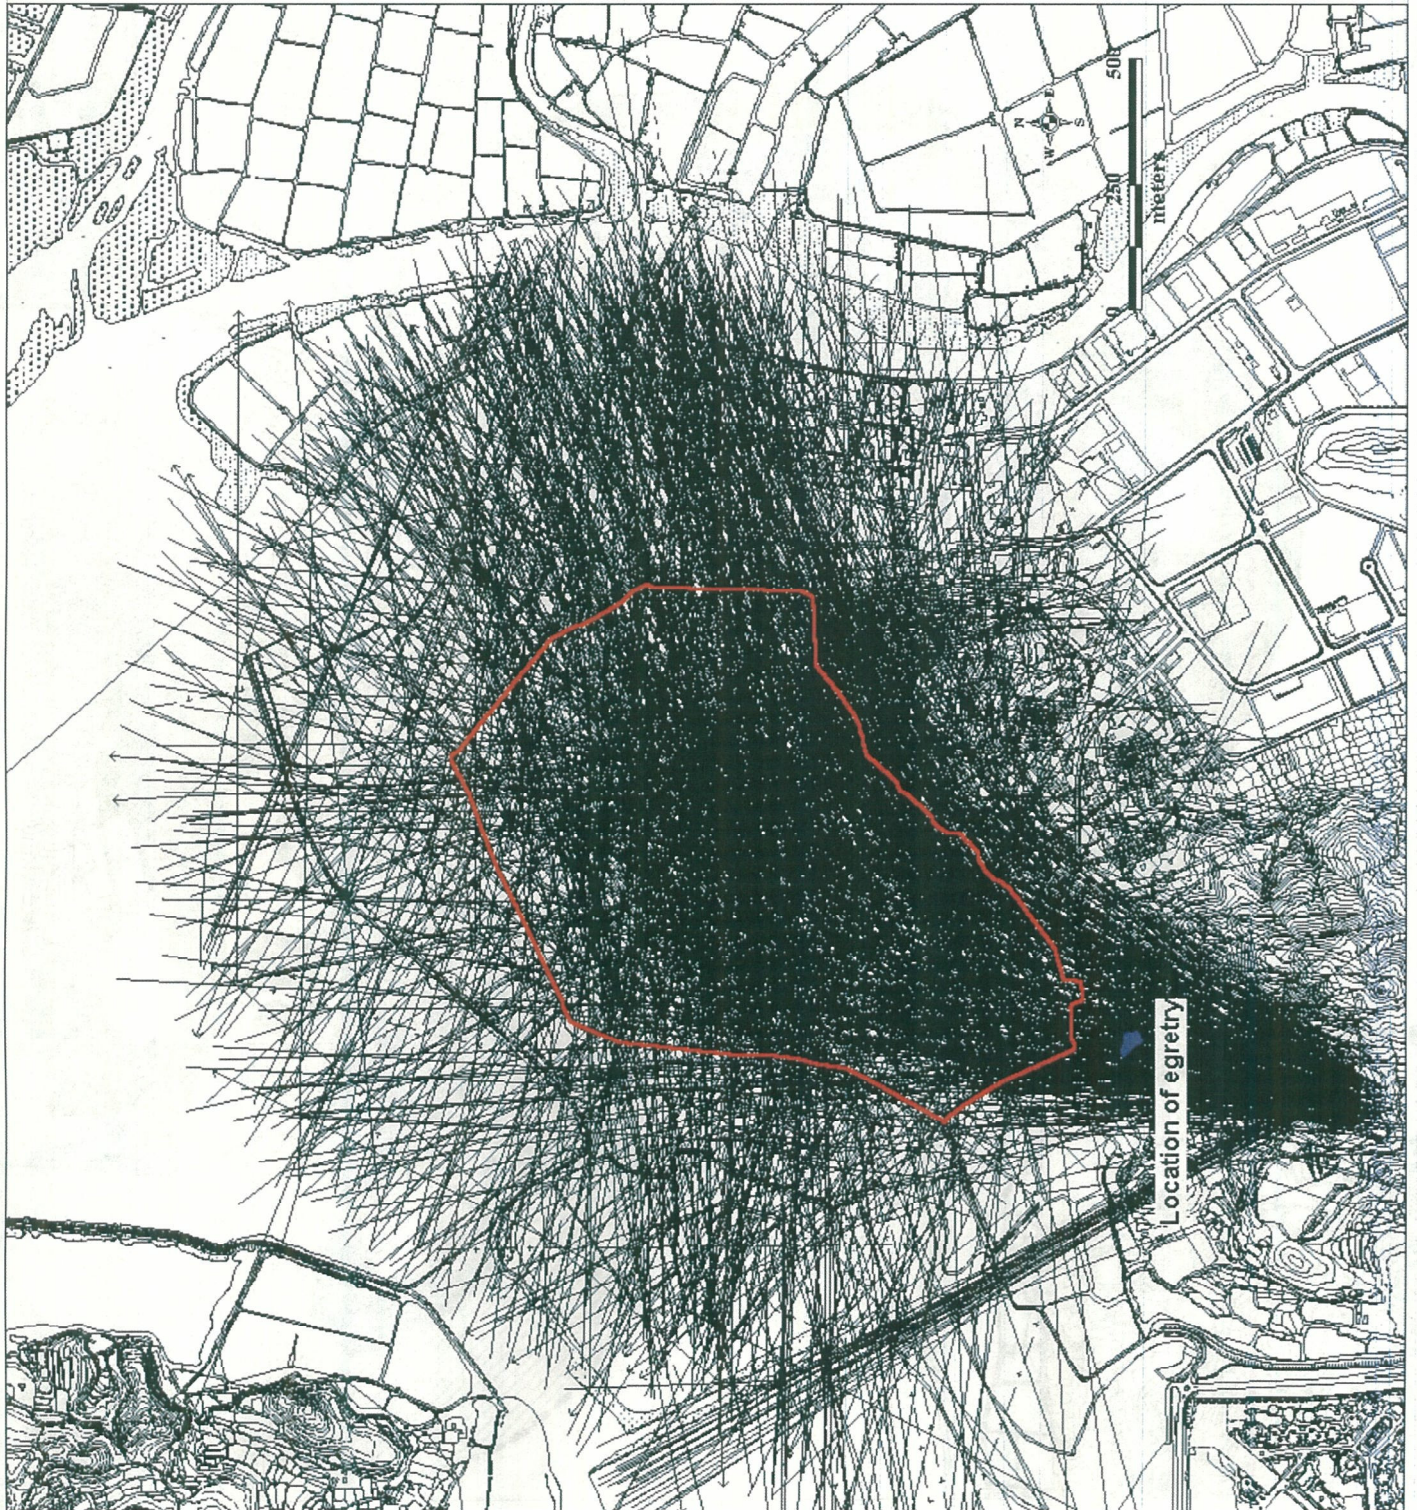

LEGEND

- Study Site
- Location of Shing Uk Tsuen egretty (now abandoned)
- Observed flightlines

RPS

Figure 13.10 Flight line survey results for the entire study site at Fung Lok Wai

| | |
|----------------|------------------|
| Drawn by: PD | Project no: P244 |
| Scale: NTS | Version: 2 |
| Date: Dec 2005 | |